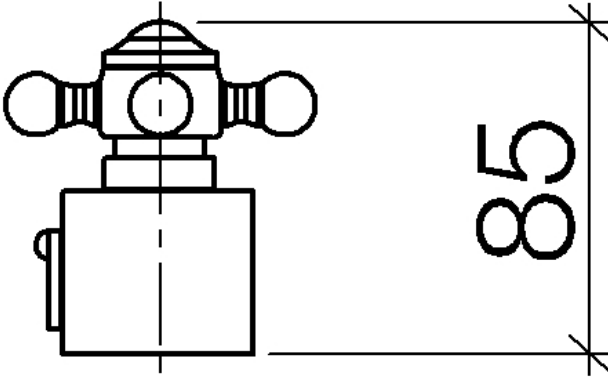

ST 050 304 4360