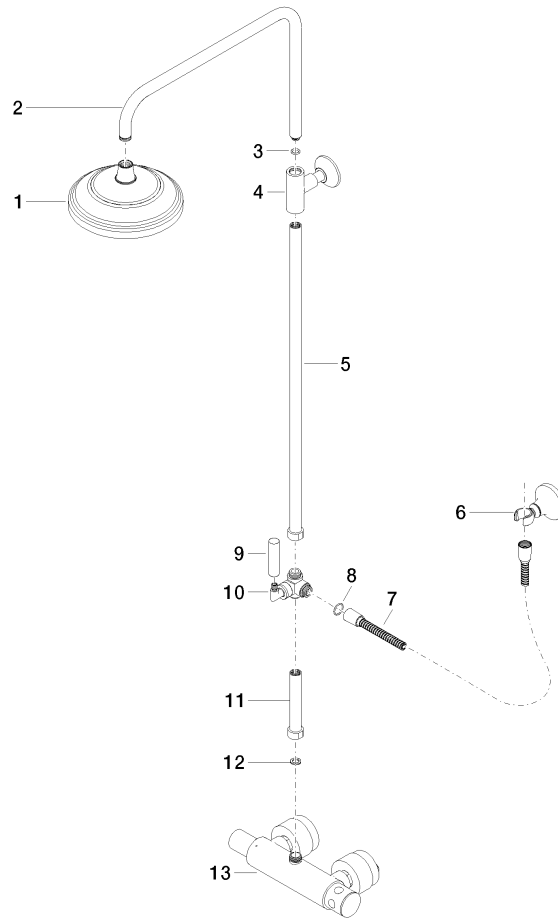

ST 050 304 4360

- shower with fixed riser projection 420mm
- rain shower Ø 200 mm
- rain shower with anti-scale system
- max. rainshower flow 14 l/min
- Function from: 8 l/min
- rotary diverter for fixed-riser shower/hand shower
- height of fittings up to rain shower (bottom edge) 985mm
- height of fittings up to top edge of elbow 1160mm
- two-part push-on rosette Ø 65 mm
- rosette for shower holder Ø 65mm
- rosette for wall mounting Ø 60mm
- gauge 150 mm - 13 mm
- metal shower hose 1250mm with integrated anti-twist protection
- 1/2" connection
- Pipe diameter 20 mm

Intrinsic protection against back flow.

NOTE: The handles must be ordered separately from the fittings!

MADISON Showerpipe with shower thermostat - Platinum

MADISON

ST 050 304 4360

ST 050 304 4360

1:10

Flow rate chart

Certificates

LGA_38665.

ST 050 304 4360

Parts for other finishes can be found here: [Chrome](#)

Spare parts list

No.	Item Number	Name	Quantity used	Delivery time
1	04 12 05 038 01-08	shower	1	60
2	04 28 22 101 20-08	spout	1	40
3	90 14 10 011 00 90	seal	1	2
4	90 17 11 037 01-08	holder	1	-
Spare part can no longer be ordered, please order the replacement item				
5	90 28 22 104 00-08	pipe	1	-
Spare part can no longer be ordered, please order the replacement item				
6	90 17 09 045 01-08	diverter	1	40
7	09 30 30 064-08	screw	1	40
8	09 18 20 011-08	base	1	40
9	09 28 22 013 90	pipe	1	2
10	11 170 370-08	MADISON Lever insert - Platinum	1	40
11	09 30 30 062-08	screw	1	40
12	09 14 10 122 90	seal	1	2
13	28 104 970-08	Metal shower hose 1/2" x 1/2" x 1250 mm - Platinum	1	40
14	28 050 410-08	holder	1	60
15	90 28 22 103 00-08	pipe	1	-
Spare part can no longer be ordered, please order the replacement item				
16	90 14 20 002 00 90	seal	1	2
17	04 17 01 044 01-08	fitting	1	40