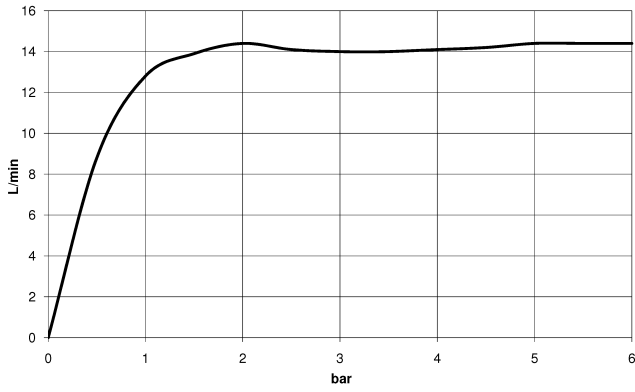

Intrinsic protection against back flow.

NOTE: The handles must be ordered separately from the fittings!

MADISON Showerpipe with shower thermostat - Platinum

MADISON

ST 050 304 4360

ST 050 304 4360

1:10

Flow rate chart