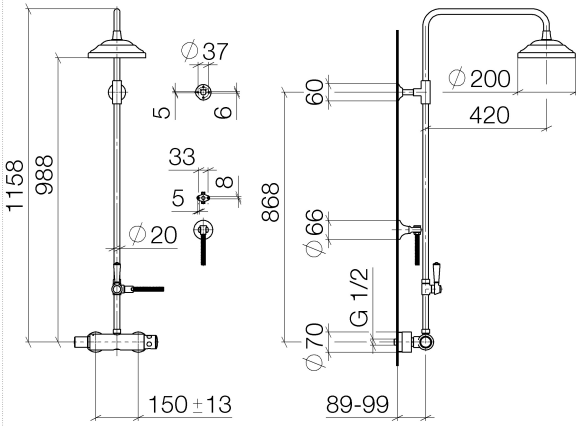

ST 050 304 4360

- shower with fixed riser projection 420mm
- rain shower Ø 200 mm
- rain shower with anti-scale system
- max. rainshower flow 14 l/min
- Function from: 8 l/min
- rotary diverter for fixed-riser shower/hand shower
- height of fittings up to rain shower (bottom edge) 985mm
- height of fittings up to top edge of elbow 1160mm
- two-part push-on rosette Ø 65 mm
- rosette for shower holder Ø 65mm
- rosette for wall mounting Ø 60mm
- gauge 150 mm - 13 mm
- metal shower hose 1250mm with integrated anti-twist protection
- 1/2" connection
- Pipe diameter 20 mm

Intrinsic protection against back flow.

NOTE: The handles must be ordered separately from the fittings!

MADISON Showerpipe with shower thermostat - Platinum

MADISON

ST 050 304 4360

ST 050 304 4360

1:10

Flow rate chart